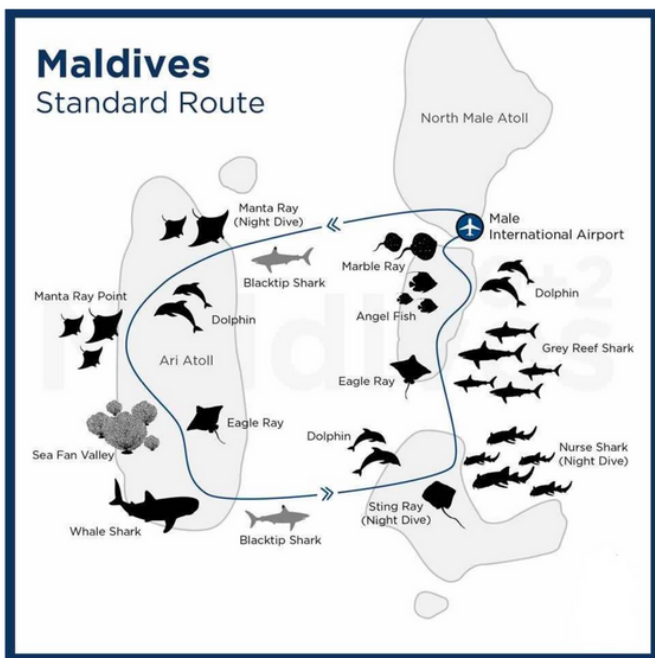

Safari Boating Experience

5-7 DAYS | 5-22 PAX

MV EXPLORER MALDIVES

MV Maldives Explorer is a 33.5m luxury cruise yacht built in the Maldives in 2012. The vessel has a maximum cruising speed of 14 knots. MV Maldives Explorer is purpose built to ensure that the guests can enjoy their cruise and diving holiday with modern comfort, luxury and service aboard this magnificent yacht.

SUGGESTED ROUTE

STANDARD ROUTE - BEST OF MALDIVES

Direct Flight to Male | Fly Time: 2 hrs 5 mins

Maldives Explorer is your 'Classic' Safari boat with exceptional onboard facilities, perfect for diving, surfing and cruising groups. The boat is managed and operated exclusively by Maldives Holiday Collections. With a total of 8 cabins, this luxury liveaboard promises to deliver an intimate vacation.

**Duration: 5 Days 4 Nights
OR 8 Days 7 Nights**

- The 7 nights itinerary will include the route from: North Male' - South Male' - Vaavu - Ari.
- The 4 nights or 5 nights itinerary will include the route from: North Male' - Ari Atoll
- Number of dives: 3 dives a day & 1 night dive a week